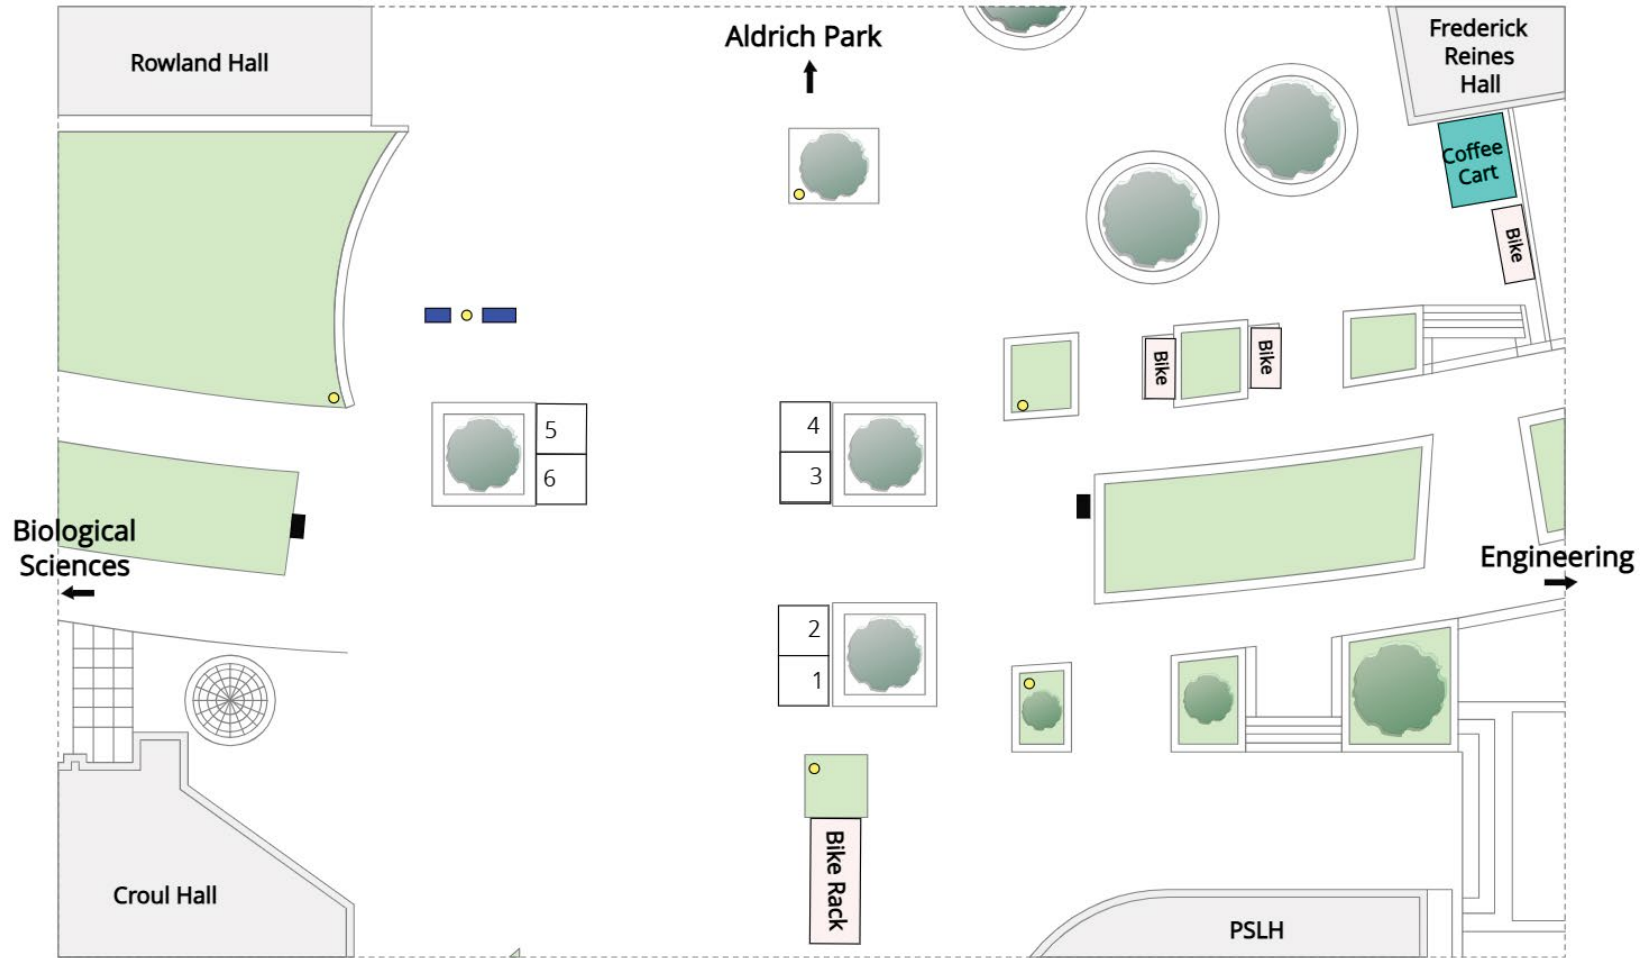

Physical Sciences

Ring Mall Diagram

- Spaces are 10' x 10'
- No cooking allowed

- Trash
- Directory
- Light pole